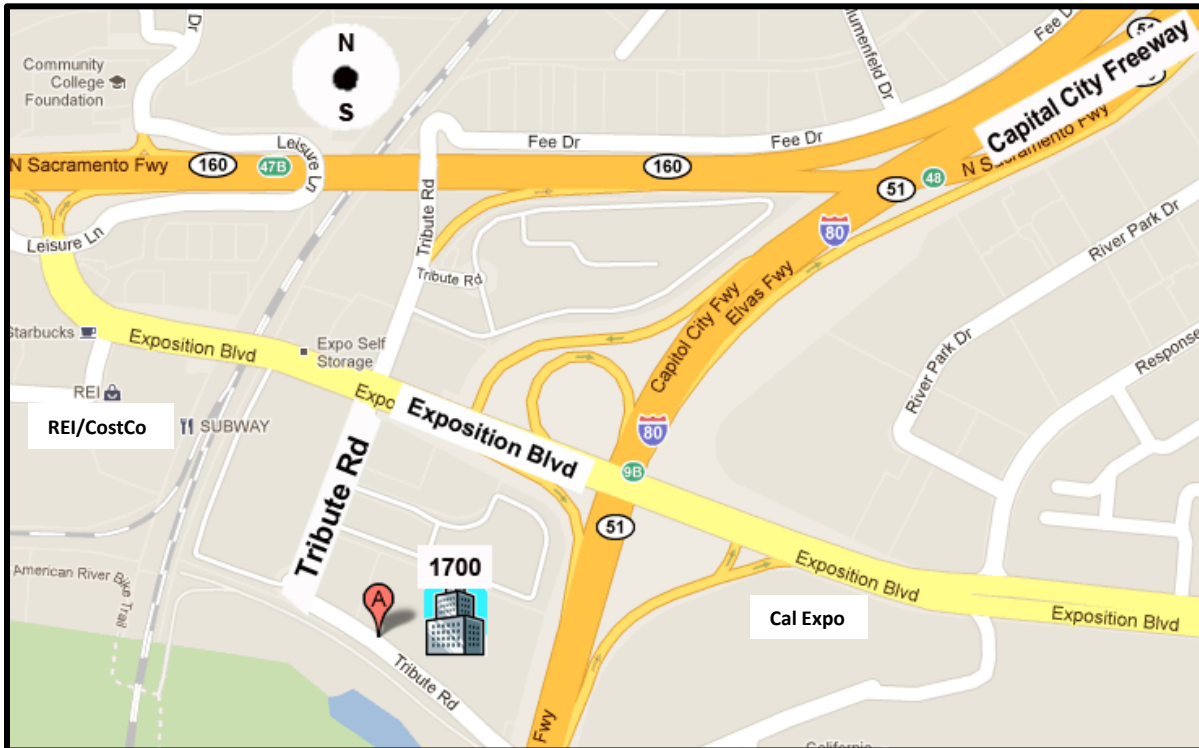

From CA 99 North, Elk Grove to Sacramento

Take CA-99 North toward Sacramento
CA-99 will transition; follow to Bus-80/Capital City Fwy East toward Reno
Take exit 9A/Exposition Blvd West (stay in left lane)
Turn left onto Exposition Blvd
Turn left onto Tribute
Once on Tribute, follow 0.3 miles to 1700 Tribute Road

From Hwy 50 West, Placerville to Sacramento

Take Hwy 50 West
Take Exit 6C/Bus 80 East/Capital City Freeway toward Reno
Take exit 9A/Exposition Blvd West (stay in the left lane)
Turn left onto Exposition Blvd
Turn left on Tribute
Once on Tribute, follow 0.3 miles to 1700 Tribute Road

From I-80 West, Roseville to Sacramento

Take I-80 West toward Sacramento
Take Capital City Freeway/Business 80 (exit 95) toward Sacramento and merge onto freeway
Take exit 9A/Exposition Blvd (ramp right)
Turn right onto Exposition Blvd
Turn left onto Tribute Road
Once on Tribute, follow 0.3 miles to 1700 Tribute Road

Tribute is located off of Exposition Blvd between REI/CostCo and Cal Expo
More parking is located in the back of the building.
Entrance is on the street side.